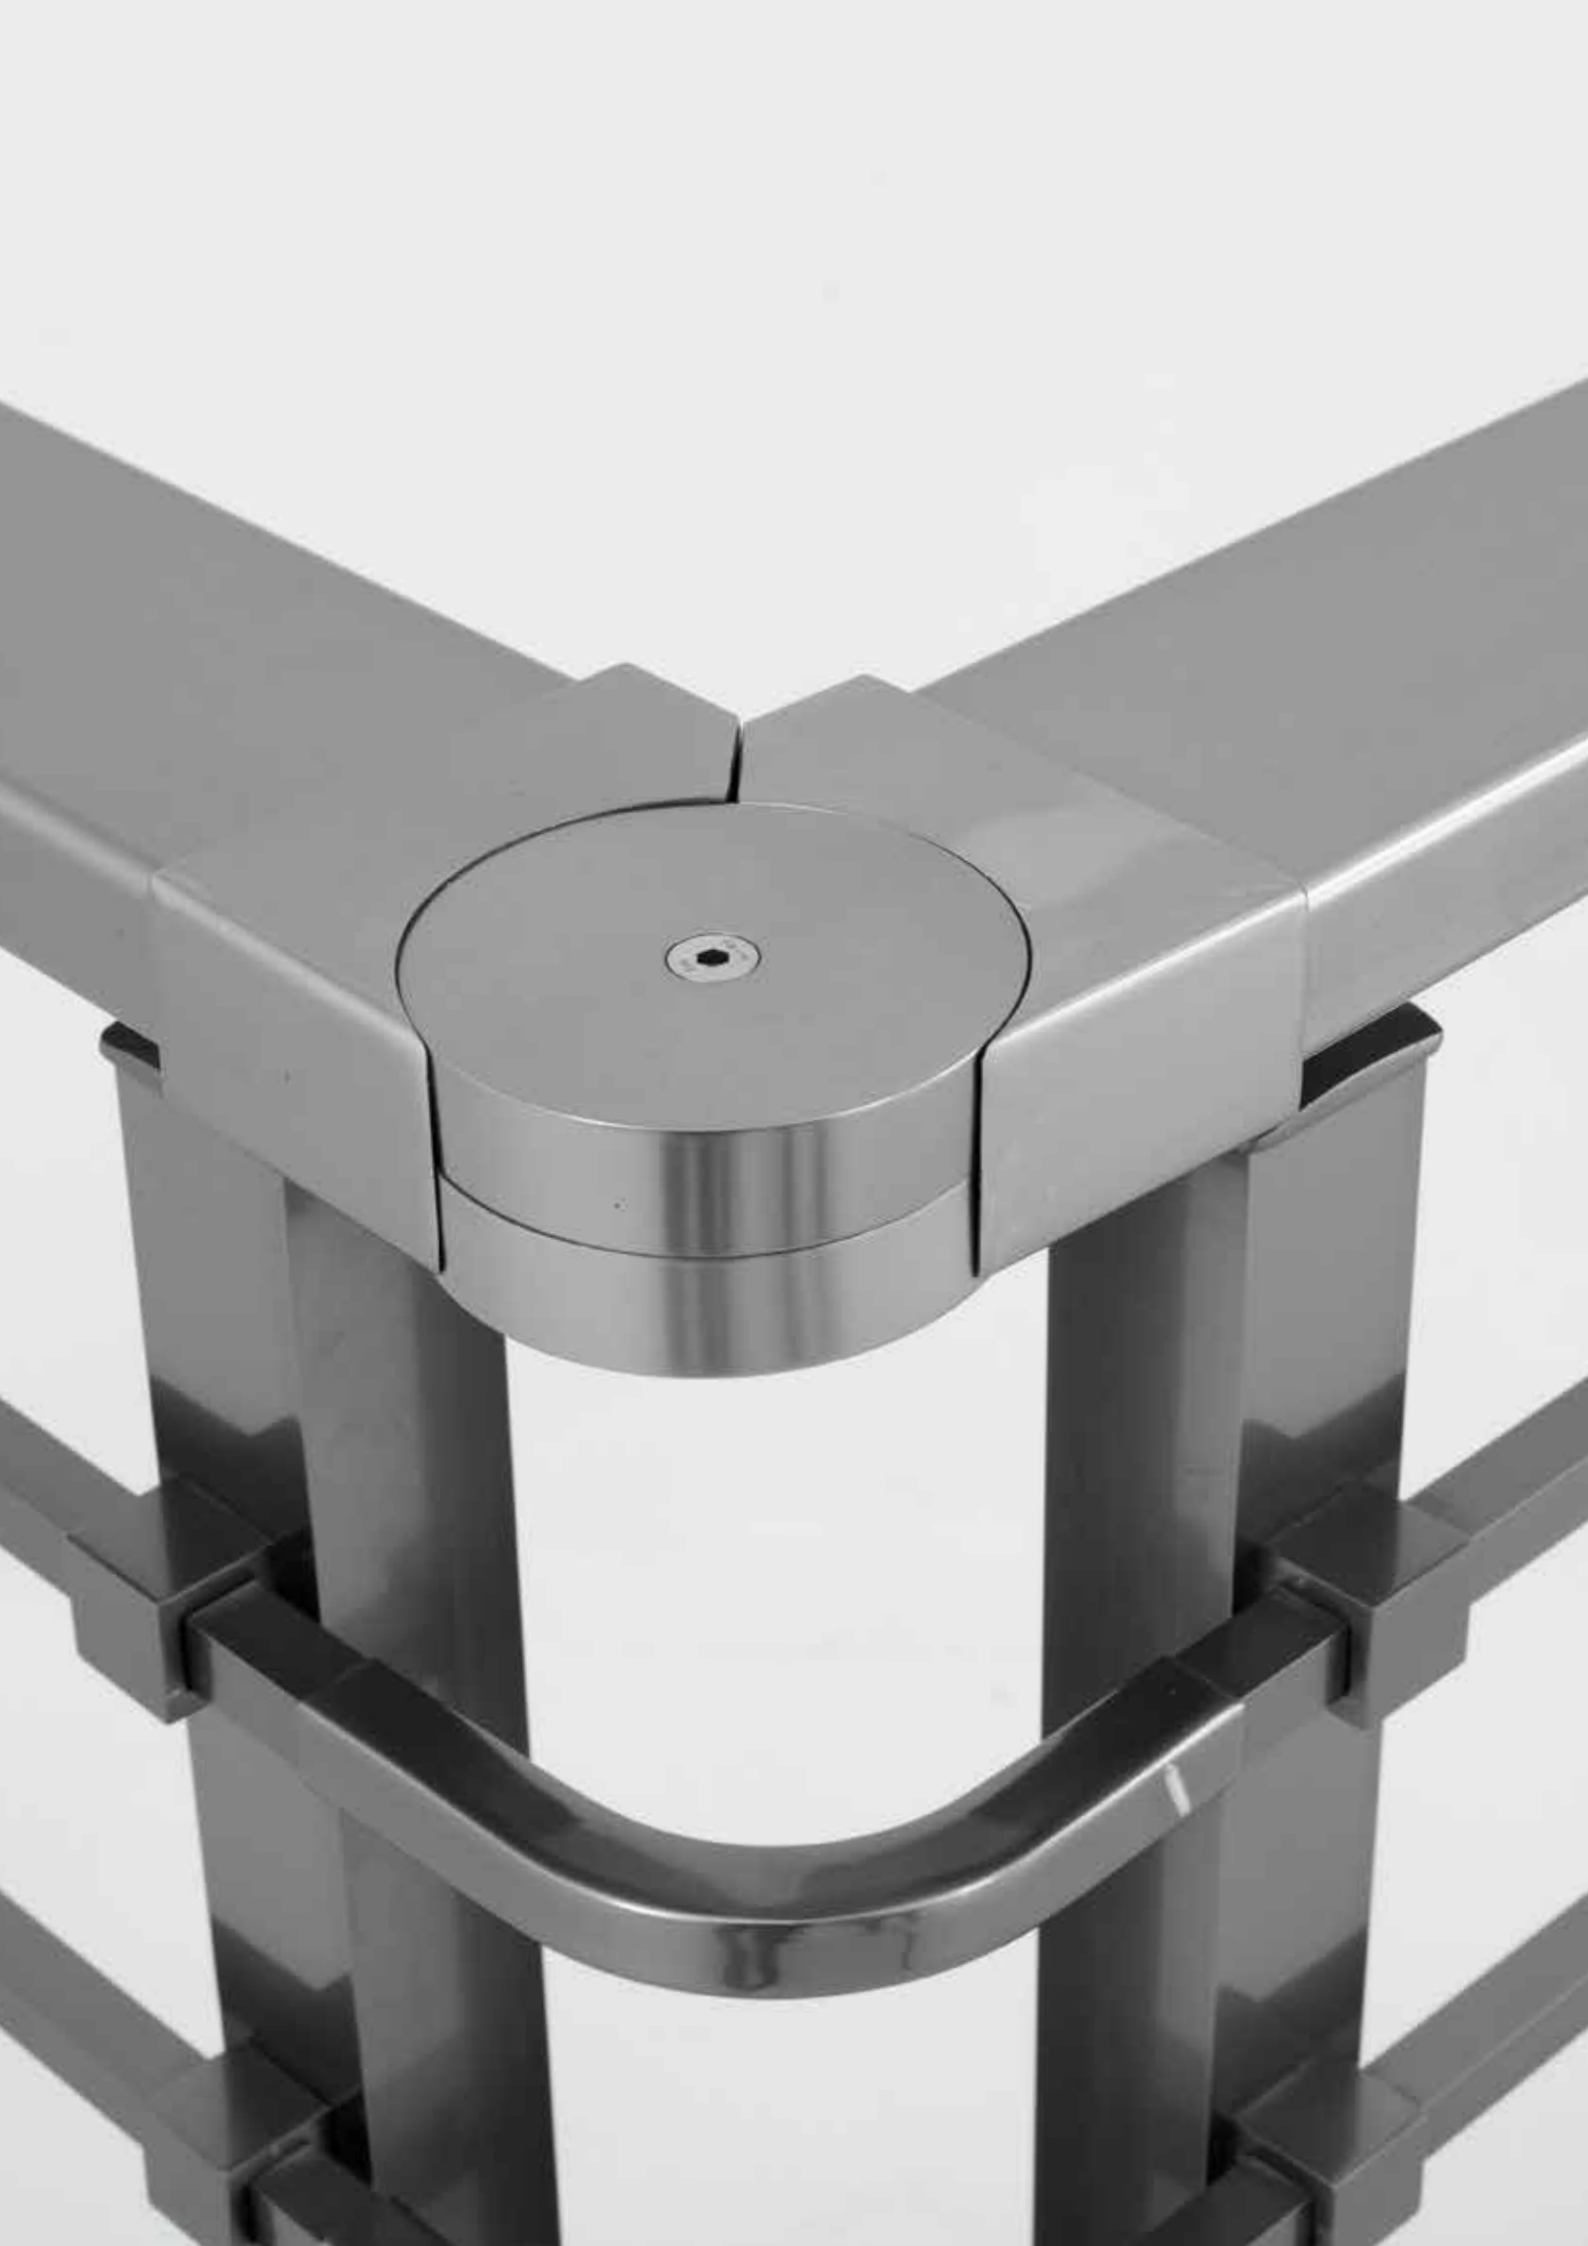

■ **260-304**
60x25 mm Vertical
Wall Connection

■ **260-516**
60x25 mm Square Elbow
With Both Side Moving

■ **260-517**
60x25 mm Square Elbow
With One Side Moving

■ **260-518**
60x25 mm Square Elbow
With Vertical Moving