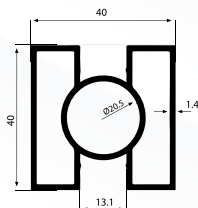

■ **2705**
0,267 Kg/M

■ **2850**
0,900 Kg/M