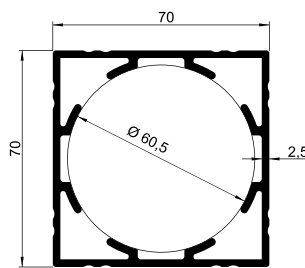

■ **2815**
2,422 Kg/M