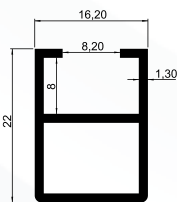

■ **2705**
0,267 Kg/M